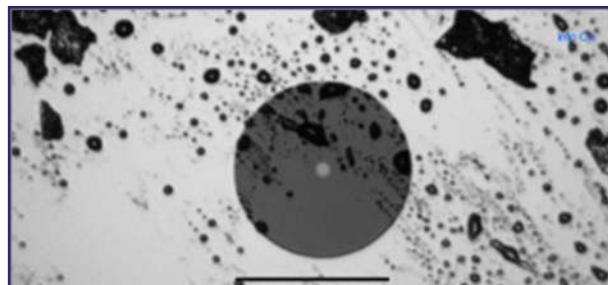

Fiber Cleaning Products

Comprehensive selection of effective fiber connector cleaning solutions.

Features

- Connector cleaning for SC, LC, MPO, Optitap®, SN, CS and other styles
- Works with UPC or APC connectors
- Handle cleaners offer true one-click cleaning
- Works with unmated and in-bulkhead connections
- Robust mechanical construction for long service life

Applications

A clean connector is critical for proper network operation and satisfied customers. As network speeds continue to escalate, the impact of a dirty connection can result in expensive network downtime.

The fiber cleaning solutions are designed for quick and effective cleaning of most connector types. Designed using a woven braid of microfibers, the mechanical cleaners offer a clean surface for each connector. A solvent pen can be used with the cassette style cleaner to remove even the most challenging connector end faces.

BEFORE: End Face with Fingerprint